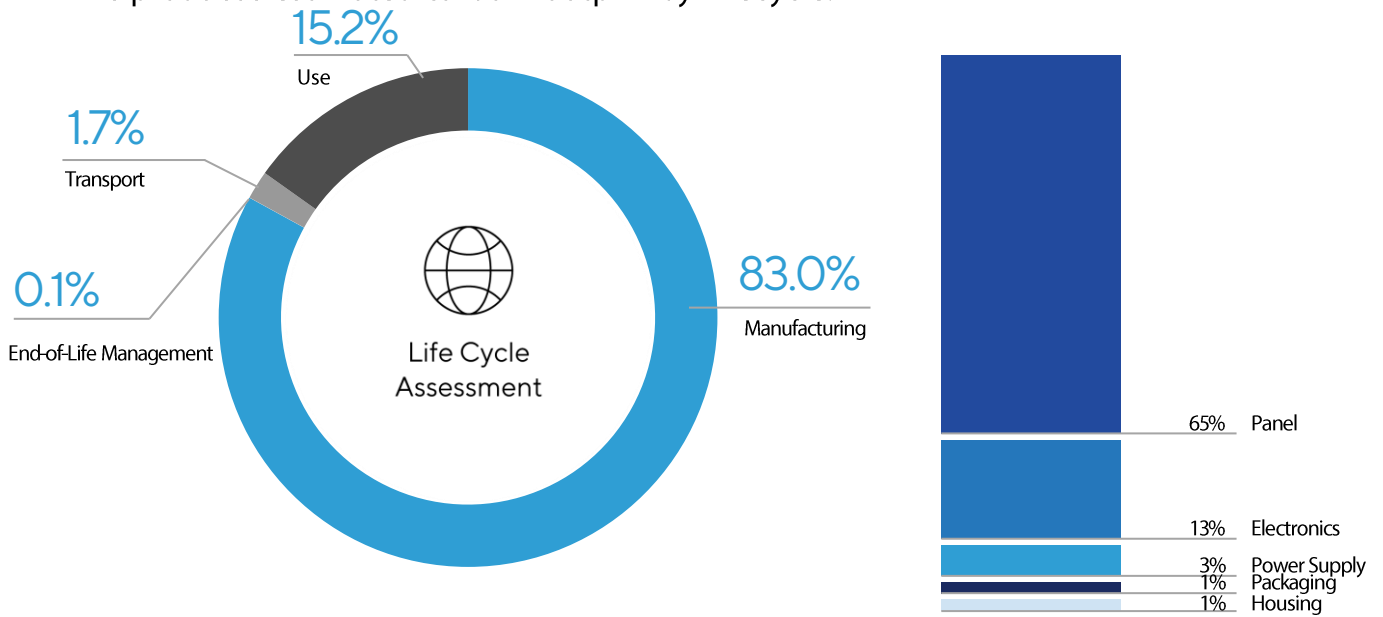

WHAT WE PRESENT

There are many variety factors including the device configuration influence the result of product carbon footprint. ASUS show the 5th and 95th percentile value and the means GHG result included standard deviation of carbon footprint estimate to reflect that uncertainty. For this product, the show the 5th and 95th percentile of carbon footprint estimate, 200 Kg CO₂e and 801 Kg CO₂e, and that estimate has a mean of 396 Kg CO₂e and standard deviation of 107 Kg CO₂e.

This product's estimated carbon footprint by Lifecycle:

About the data

Methodology

Estimated emissions are calculated using PAIA Notebook Tool Version 1.4.0, copyright by the ICT Benchmarking collaboration including the Massachusetts Institute of Technology's Material Systems Laboratory and partners. Results shown here are subject to change as the tool is updated.

Modular design:

90% materials and parts are easy to recycle and reuse in waste treatment plants

To see more
ASUS' sustainability effort